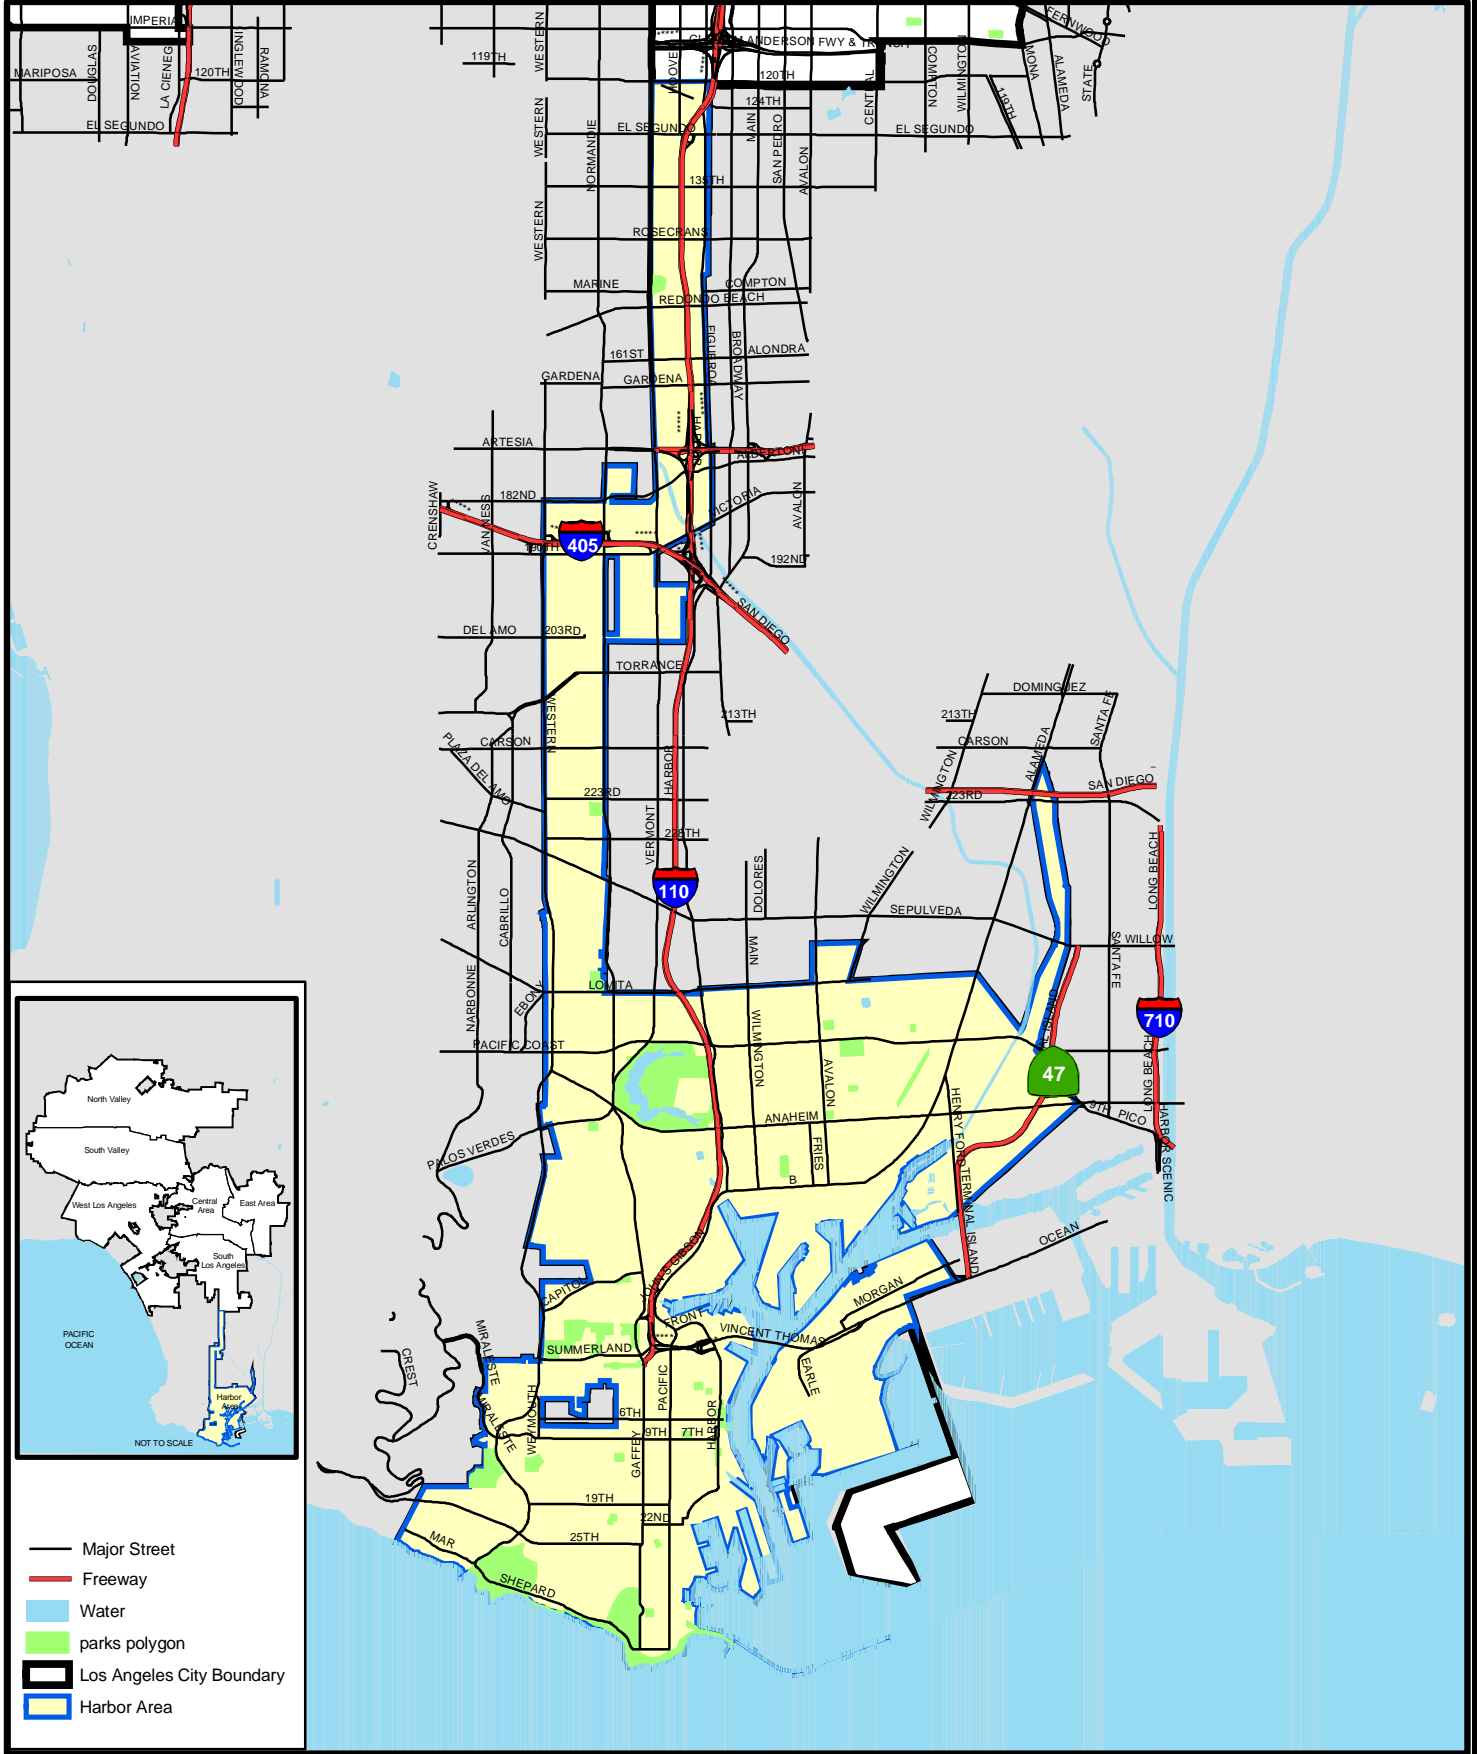

JAMES K. HAHN
MAYOR

HARBOR AREA

Neighborhood Service Area

CITY OF LOS ANGELES

VITALY B. TROYAN, P.E.
CITY ENGINEER

PREPARED BY GIS MAPPING DIVISION

NOT TO SCALE

- Major Street
- Freeway
- Water
- parks polygon
- Los Angeles City Boundary
- Harbor Area