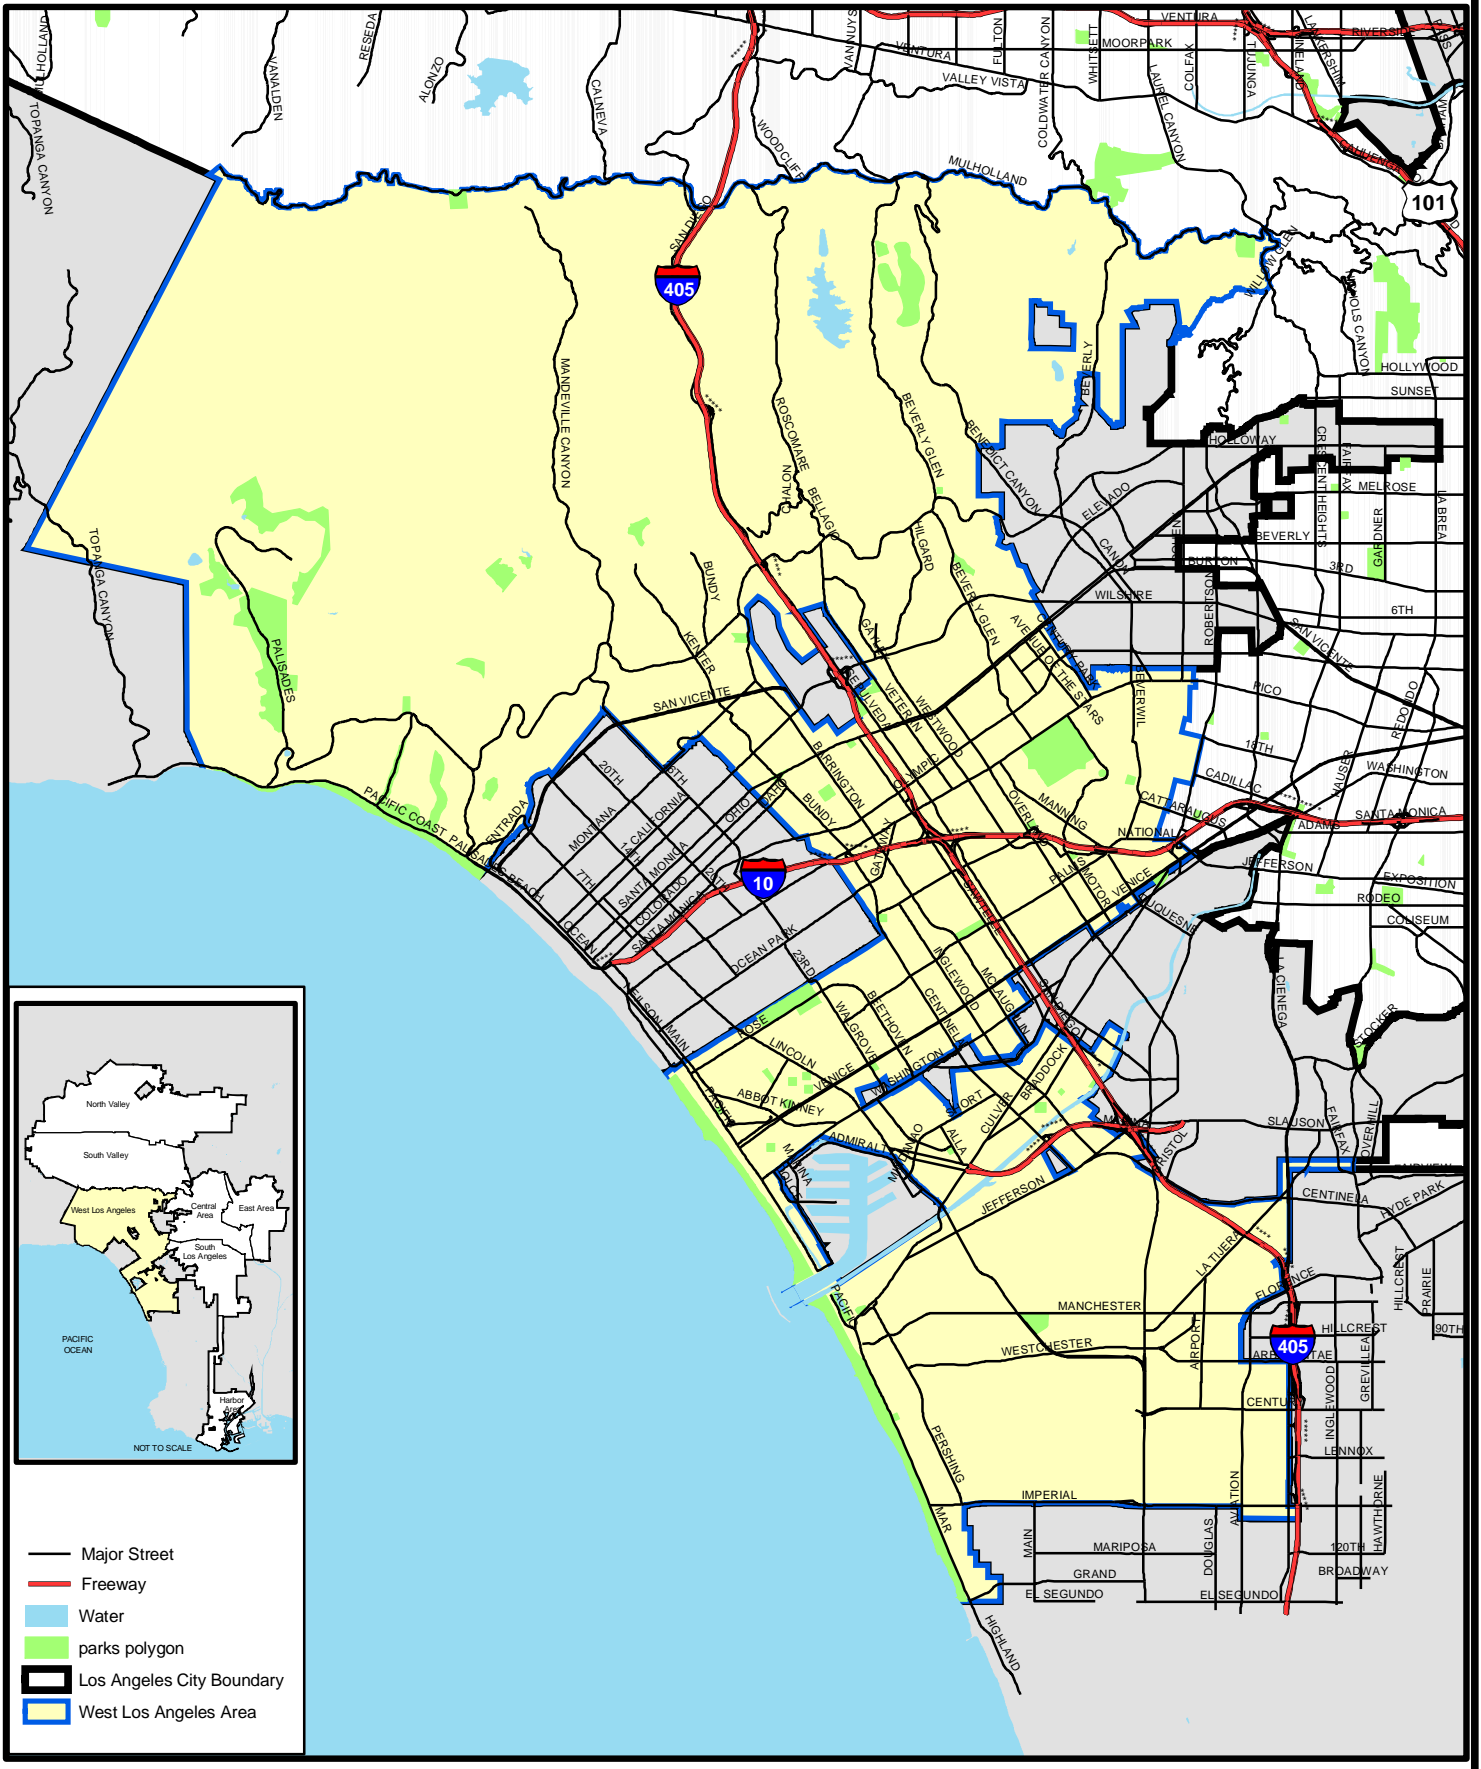

JAMES K. HAHN
MAYOR

WEST LOS ANGELES AREA

VITALY B. TROYAN, P.E.
CITY ENGINEER

Neighborhood Service Area

CITY OF LOS ANGELES

PREPARED BY GIS MAPPING DIVISION

- Major Street
- Freeway
- Water
- parks polygon
- Los Angeles City Boundary
- West Los Angeles Area